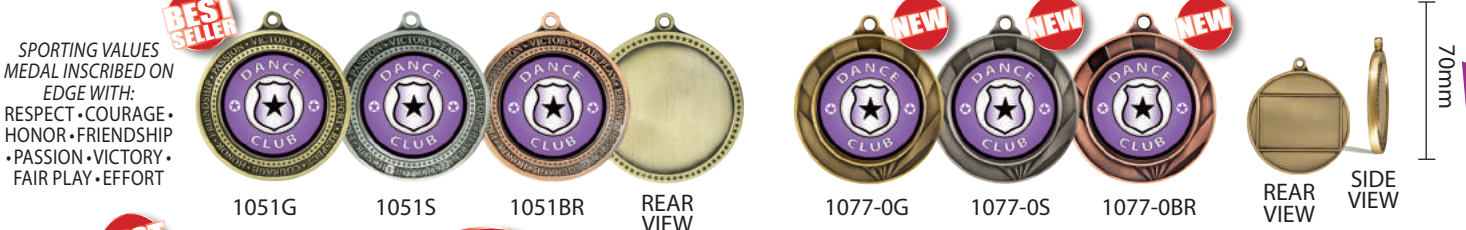

MEDALS

PRICE INCLUDES LASERABLE LAMINATE AND HARDWARE COSTS BUT EXCLUDES THE CENTRE. THE GENERIC CENTRES SHOWN (LEFT) ARE AVAILABLE AT A NOMINAL COST OR ASK YOUR RETAILER ABOUT GETTING YOUR OWN CUSTOMISED CLUB CENTRE (EXTRA COSTS APPLY)