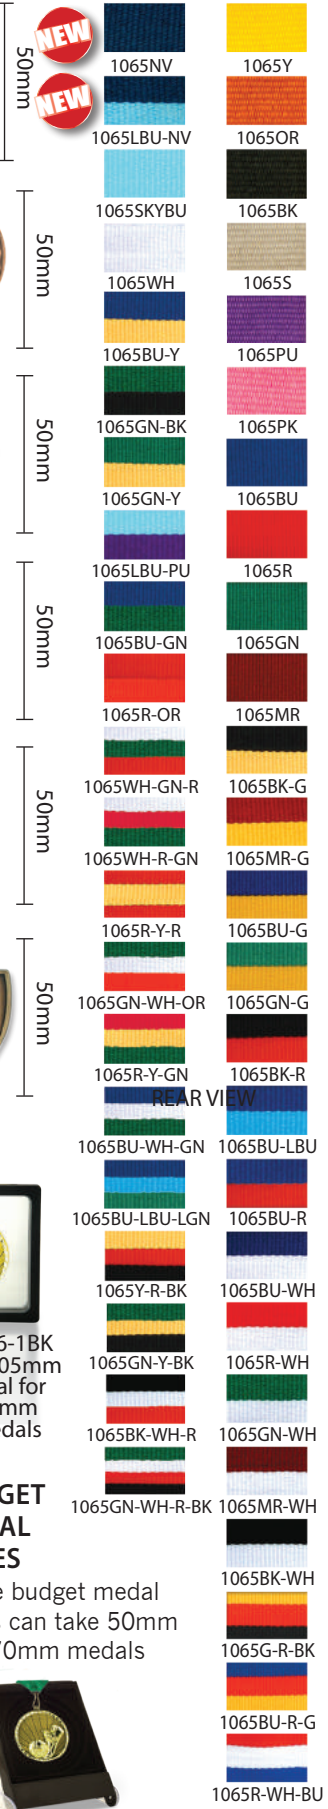

50MM BUDGET MEDALS, MEDAL CASES AND RIBBONS