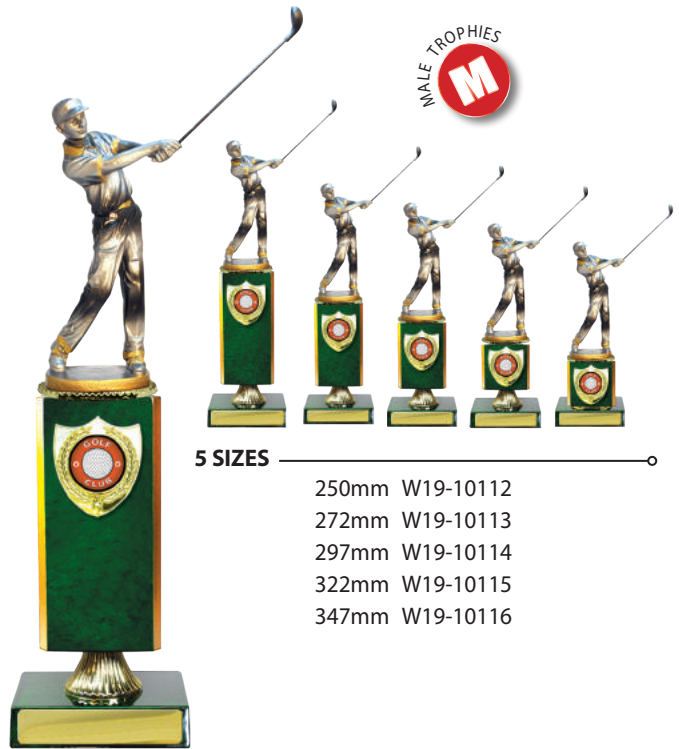

W19-10104
185mm

W19-10105
210mm

W19-10106
235mm

FEMALE TROPHIES
F

5 SIZES

- 250mm W19-10107
- 272mm W19-10108
- 297mm W19-10109
- 322mm W19-10110
- 347mm W19-10111

MALE TROPHIES
M

5 SIZES